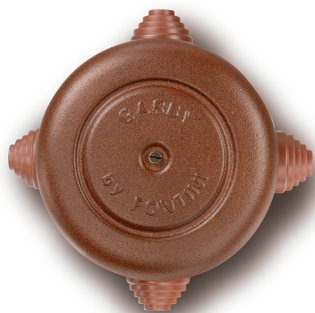

SWITCH

Fontini / Garby (surface installation)

30.401.22.2

Garby junction box Ø108mm aged metal

EAN: 8435263612523

Specifications

Brand	Fontini
Colour	Old metal
Dimensions	Ø108mm x 53mm
Packaging	1 piece

Product	Pipes & accessories
Series	Garby (surface installation)
Type	Junction box
Weight	275g