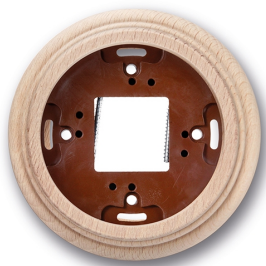

# SWITCH

Fontini / Garby (surface installation)

30.801.00.2

## Garby base 1 element beech unvarnished

EAN: 8422398796358

### Specifications

Brand	Fontini
Colour	Unvarnished beech
Dimensions	Ø95mm x 22mm
Model	Base 1 element

Packaging	1 piece
Product	Frames & bases
Series	Garby (surface installation)
Weight	41g