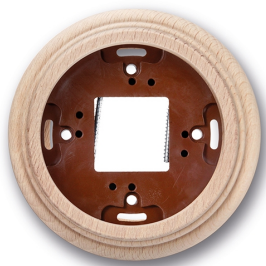

SWITCH

Fontini / Garby (surface installation)

30.801.00.2

Garby base 1 element beech unvarnished

EAN: 8422398796358

Specifications

Brand	Fontini
Colour	Unvarnished beech
Dimensions	Ø95mm x 22mm
Packaging	1 piece

Product	Frames & bases
Series	Garby (surface installation)
Type	Base 1 element
Weight	41g