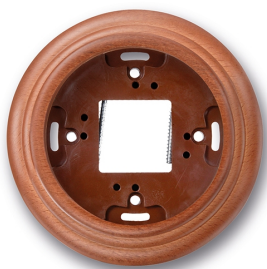

SWITCH

Fontini / Garby (surface installation)

30.801.19.2

Garby base 1 element beech honey

EAN: 8422398781231

Specifications

| | |
|------------|----------------|
| Brand | Fontini |
| Colour | Honey |
| Dimensions | Ø95mm x 22mm |
| Model | Base 1 element |

| | |
|-----------|------------------------------|
| Packaging | 1 piece |
| Product | Frames & bases |
| Series | Garby (surface installation) |
| Weight | 41g |