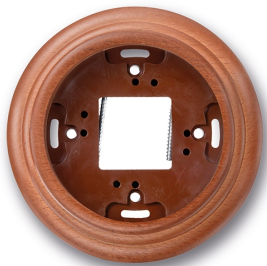

SWITCH

Fontini / Garby (surface installation)

30.801.19.2

Garby base 1 element beech honey

EAN: 8422398781231

Specifications

Brand	Fontini
Colour	Honey
Dimensions	Ø95mm x 22mm
Packaging	1 piece

Product	Frames & bases
Series	Garby (surface installation)
Type	Base 1 element
Weight	41g