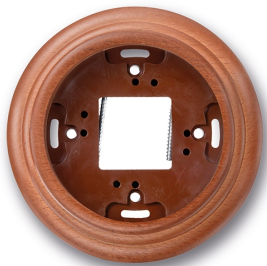

# SWITCH

Fontini / Garby (surface installation)

30.801.19.2

## Garby base 1 element beech honey

EAN: 8422398781231

### Specifications

|            |              |
|------------|--------------|
| Brand      | Fontini      |
| Colour     | Honey        |
| Dimensions | Ø95mm x 22mm |
| Packaging  | 1 piece      |

|         |                              |
|---------|------------------------------|
| Product | Frames & bases               |
| Series  | Garby (surface installation) |
| Type    | Base 1 element               |
| Weight  | 41g                          |