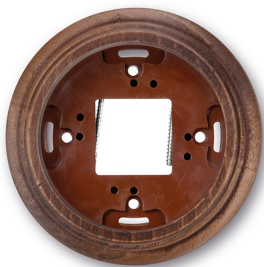

SWITCH

Fontini / Garby (surface installation)

30.801.21.2

Garby base 1 element aged beech

EAN: 8422398795900

Specifications

Brand	Fontini
Colour	Aged beech
Dimensions	Ø95mm x 22mm
Packaging	1 piece

Product	Frames & bases
Series	Garby (surface installation)
Type	Base 1 element
Weight	41g