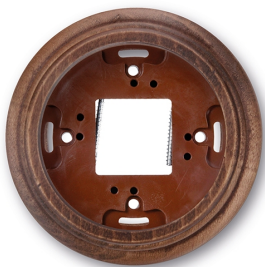

SWITCH

Fontini / Garby (surface installation)

30.801.21.2

Garby base 1 element aged beech

EAN: 8422398795900

Specifications

Brand	Fontini
Colour	Aged beech
Dimensions	Ø95mm x 22mm
Model	Base 1 element

Packaging	1 piece
Product	Frames & bases
Series	Garby (surface installation)
Weight	41g