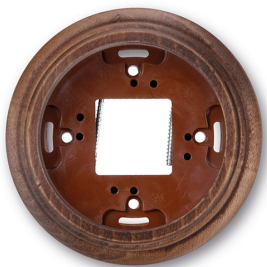

SWITCH

Fontini / Garby (surface installation)

30.801.21.2

Garby base 1 element aged beech

EAN: 8422398795900

Specifications

Brand	Fontini
Colour	Aged beech
Dimensions	Ø95mm x 22mm
Model	Base 1 element

Packaging	1 piece
Product	Frames & bases
Series	Garby (surface installation)
Weight	41g