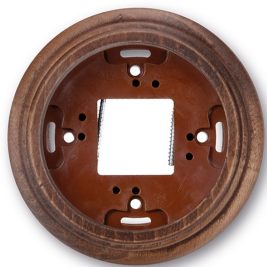

SWITCH

Fontini / Garby (surface installation)

30.801.21.2

Garby base 1 element aged beech

EAN: 8422398795900

Specifications

Brand	Fontini
Colour	Aged beech
Dimensions	Ø95mm x 22mm
Packaging	1 piece

Product	Frames & bases
Series	Garby (surface installation)
Type	Base 1 element
Weight	41g