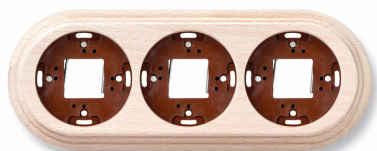

SWITCH

Fontini / Garby (surface installation)

30.803.00.2

Garby base 3 elements beech unvarnished

Garby | Unvarnished beech

EAN: 8422398796419

Specifications

Brand	Fontini	Product	Frames & bases
Colour	Unvarnished beech	Series	Garby (surface installation)
Dimensions	252mm x 95mm x 22mm	Type	Base 3 elements
Packaging	1 piece	Weight	139g