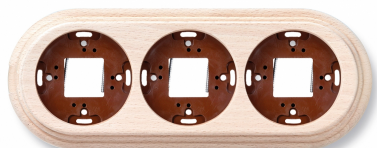

# SWITCH

Fontini / Garby (surface installation)

30.803.00.2

## Garby base 3 elements beech unvarnished

EAN: 8422398796419

### Specifications

Brand	Fontini	Packaging	1 piece
Colour	Unvarnished beech	Product	Frames & bases
Dimensions	252mm x 95mm x 22mm	Series	Garby (surface installation)
Model	Base 3 elements	Weight	139g