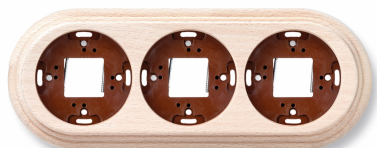

SWITCH

Fontini / Garby (surface installation)

30.803.00.2

Garby base 3 elements beech unvarnished

EAN: 8422398796419

Specifications

Brand	Fontini	Product	Frames & bases
Colour	Unvarnished beech	Series	Garby (surface installation)
Dimensions	252mm x 95mm x 22mm	Type	Base 3 elements
Packaging	1 piece	Weight	139g