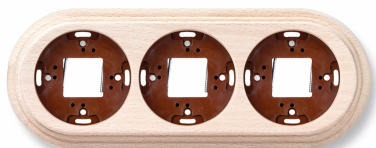

SWITCH

Fontini / Garby (surface installation)

30.803.00.2

Garby base 3 elements beech unvarnished

EAN: 8422398796419

Specifications

Brand	Fontini	Packaging	1 piece
Colour	Unvarnished beech	Product	Frames & bases
Dimensions	252mm x 95mm x 22mm	Series	Garby (surface installation)
Model	Base 3 elements	Weight	139g