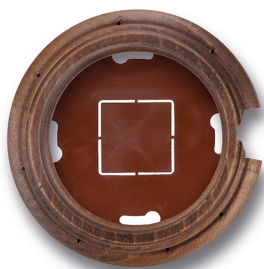

SWITCH

Fontini / Garby (surface installation)

30.821.21.2

Garby base 1 element with cable gland aged beech

EAN: 8435263612554

Specifications

Brand	Fontini
Colour	Aged beech
Dimensions	Ø95mm x 22mm
Model	Base 1 element

Packaging	1 piece
Product	Frames & bases
Series	Garby (surface installation)
Weight	63g