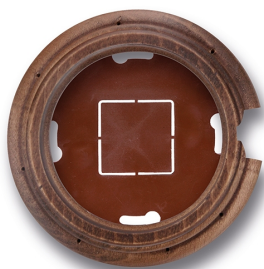

# SWITCH

Fontini / Garby (surface installation)

30.821.21.2

## Garby base 1 element with cable gland aged beech

EAN: 8435263612554

### Specifications

Brand	Fontini
Colour	Aged beech
Dimensions	Ø95mm x 22mm
Packaging	1 piece

Product	Frames & bases
Series	Garby (surface installation)
Type	Base 1 element
Weight	63g