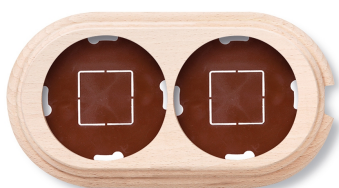

SWITCH

Fontini / Garby (surface installation)

30.822.00.2

Garby base 2 elements vertical with cable gland beech unvarnished

EAN: 8435263612561

Specifications

Brand	Fontini	Packaging	1 piece
Colour	Unvarnished beech	Product	Frames & bases
Dimensions	181mm x 95mm x 22mm	Series	Garby (surface installation)
Model	Base 2 elements	Weight	134g