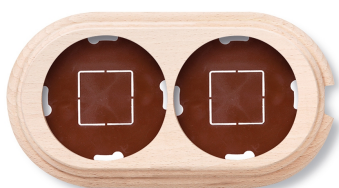

## Garby base 2 elements vertical with cable gland beech unvarnished

EAN: 8435263612561

### Specifications

Brand	Fontini	Packaging	1 piece
Colour	Unvarnished beech	Product	Frames & bases
Dimensions	181mm x 95mm x 22mm	Series	Garby (surface installation)
Model	Base 2 elements	Weight	134g