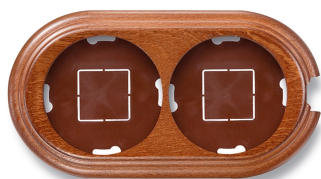

SWITCH

Fontini / Garby (surface installation)

30.822.19.2

Garby base 2 elements vertical with cable gland beech honey

EAN: 8435263612578

Specifications

Brand	Fontini	Product	Frames & bases
Colour	Honey	Series	Garby (surface installation)
Dimensions	181mm x 95mm x 22mm	Type	Base 2 elements
Packaging	1 piece	Weight	134g