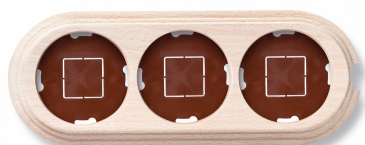

## Garby base 3 elements vertical with cable gland beech unvarnished

EAN: 8435263612622

### Specifications

Brand	Fontini	Product	Frames & bases
Colour	Unvarnished beech	Series	Garby (surface installation)
Dimensions	252mm x 95mm x 22mm	Type	Base 3 elements
Packaging	1 piece	Weight	196g