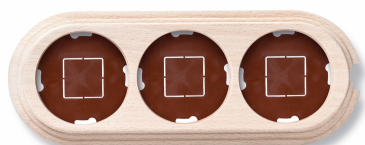

SWITCH

Fontini / Garby (surface installation)

30.823.00.2

Garby base 3 elements vertical with cable gland beech unvarnished

EAN: 8435263612622

Specifications

Brand	Fontini	Packaging	1 piece
Colour	Unvarnished beech	Product	Frames & bases
Dimensions	252mm x 95mm x 22mm	Series	Garby (surface installation)
Model	Base 3 elements	Weight	196g