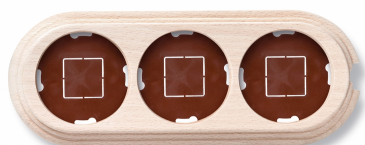

SWITCH

Fontini / Garby (surface installation)

30.823.00.2

Garby base 3 elements vertical with cable gland beech unvarnished

EAN: 8435263612622

Specifications

Brand	Fontini	Product	Frames & bases
Colour	Unvarnished beech	Series	Garby (surface installation)
Dimensions	252mm x 95mm x 22mm	Type	Base 3 elements
Packaging	1 piece	Weight	196g