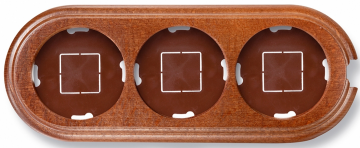

SWITCH

Fontini / Garby (surface installation)

30.823.19.2

Garby base 3 elements vertical with cable gland beech honey

EAN: 8435263612639

Specifications

Brand	Fontini	Product	Frames & bases
Colour	Honey	Series	Garby (surface installation)
Dimensions	252mm x 95mm x 22mm	Type	Base 3 elements
Packaging	1 piece	Weight	196g