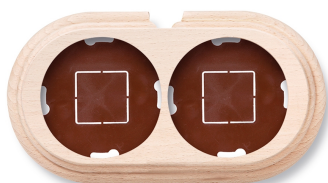

## Garby base 2 elements horizontal with cable gland beech unvarnished

EAN: 8435263612592

### Specifications

|            |                     |         |                              |
|------------|---------------------|---------|------------------------------|
| Brand      | Fontini             | Product | Frames & bases               |
| Colour     | Unvarnished beech   | Series  | Garby (surface installation) |
| Dimensions | 181mm x 95mm x 22mm | Type    | Base 2 elements              |
| Packaging  | 1 piece             | Weight  | 134g                         |