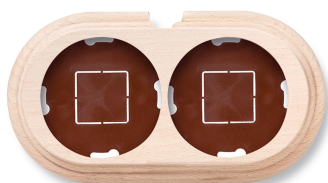

SWITCH

Fontini / Garby (surface installation)

30.832.00.2

Garby base 2 elements horizontal with cable gland beech unvarnished

EAN: 8435263612592

Specifications

Brand	Fontini	Packaging	1 piece
Colour	Unvarnished beech	Product	Frames & bases
Dimensions	181mm x 95mm x 22mm	Series	Garby (surface installation)
Model	Base 2 elements	Weight	134g