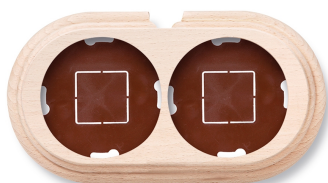

## Garby base 2 elements horizontal with cable gland beech unvarnished

EAN: 8435263612592

### Specifications

Brand	Fontini	Packaging	1 piece
Colour	Unvarnished beech	Product	Frames & bases
Dimensions	181mm x 95mm x 22mm	Series	Garby (surface installation)
Model	Base 2 elements	Weight	134g