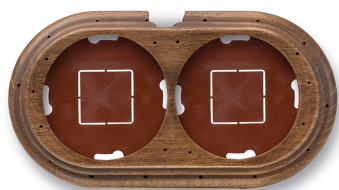

# SWITCH

Fontini / Garby (surface installation)

30.832.21.2

## Garby base 2 elements horizontal with cable gland aged beech

EAN: 8435263612615

### Specifications

Brand	Fontini	Product	Frames & bases
Colour	Aged beech	Series	Garby (surface installation)
Dimensions	181mm x 95mm x 22mm	Type	Base 2 elements
Packaging	1 piece	Weight	134g