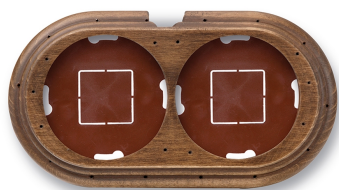

# SWITCH

Fontini / Garby (surface installation)

30.832.21.2

## Garby base 2 elements horizontal with cable gland aged beech

EAN: 8435263612615

### Specifications

|            |                     |           |                              |
|------------|---------------------|-----------|------------------------------|
| Brand      | Fontini             | Packaging | 1 piece                      |
| Colour     | Aged beech          | Product   | Frames & bases               |
| Dimensions | 181mm x 95mm x 22mm | Series    | Garby (surface installation) |
| Model      | Base 2 elements     | Weight    | 134g                         |