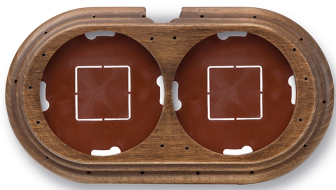

## Garby base 2 elements horizontal with cable gland aged beech

EAN: 8435263612615

### Specifications

Brand	Fontini	Product	Frames & bases
Colour	Aged beech	Series	Garby (surface installation)
Dimensions	181mm x 95mm x 22mm	Type	Base 2 elements
Packaging	1 piece	Weight	134g