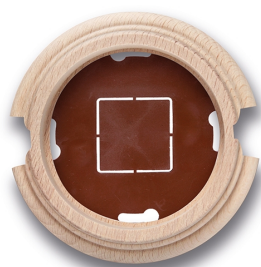

SWITCH

Fontini / Garby (surface installation)

30.841.00.2

Garby base 1 element with 2 cable gland beech unvarnished

EAN: 8435263634655

Specifications

| | | | |
|------------|-------------------|---------|------------------------------|
| Brand | Fontini | Product | Frames & bases |
| Colour | Unvarnished beech | Series | Garby (surface installation) |
| Dimensions | Ø95mm x 22mm | Type | Base 1 element |
| Packaging | 1 piece | Weight | 66g |