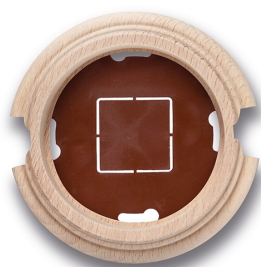

SWITCH

Fontini / Garby (surface installation)

30.841.00.2

Garby base 1 element with 2 cable gland beech unvarnished

EAN: 8435263634655

Specifications

Brand	Fontini
Colour	Unvarnished beech
Dimensions	Ø95mm x 22mm
Model	Base 1 element

Packaging	1 piece
Product	Frames & bases
Series	Garby (surface installation)
Weight	66g