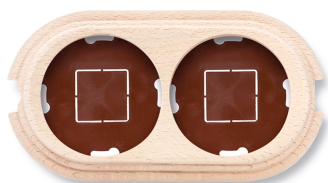

SWITCH

Fontini / Garby (surface installation)

30.842.00.2

Garby base 2 elements vertical with 2 cable gland beech unvarnished

EAN: 8435263634686

Specifications

Brand	Fontini	Product	Frames & bases
Colour	Unvarnished beech	Series	Garby (surface installation)
Dimensions	181mm x 95mm x 22mm	Type	Base 2 elements
Packaging	1 piece	Weight	142g