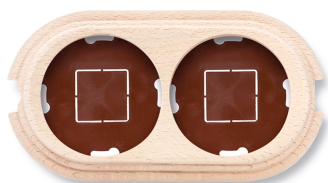

SWITCH

Fontini / Garby (surface installation)

30.842.00.2

Garby base 2 elements vertical with 2 cable gland beech unvarnished

EAN: 8435263634686

Specifications

Brand	Fontini	Packaging	1 piece
Colour	Unvarnished beech	Product	Frames & bases
Dimensions	181mm x 95mm x 22mm	Series	Garby (surface installation)
Model	Base 2 elements	Weight	142g