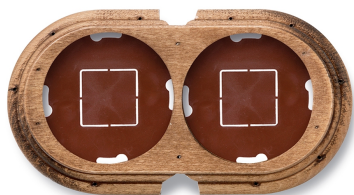

SWITCH

Fontini / Garby (surface installation)

30.842.21.2

Garby base 2 elements vertical with 2 cable gland aged beech

EAN: 8435263634709

Specifications

Brand	Fontini	Product	Frames & bases
Colour	Aged beech	Series	Garby (surface installation)
Dimensions	181mm x 95mm x 22mm	Type	Base 2 elements
Packaging	1 piece	Weight	142g