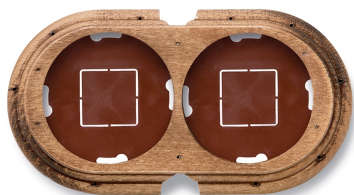

# SWITCH

Fontini / Garby (surface installation)

30.842.21.2

## Garby base 2 elements vertical with 2 cable gland aged beech

EAN: 8435263634709

### Specifications

Brand	Fontini	Product	Frames & bases
Colour	Aged beech	Series	Garby (surface installation)
Dimensions	181mm x 95mm x 22mm	Type	Base 2 elements
Packaging	1 piece	Weight	142g