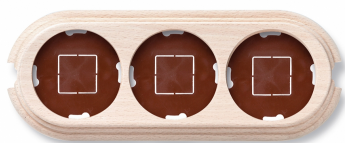

SWITCH

Fontini / Garby (surface installation)

30.843.00.2

Garby base 3 elements vertical with 2 cable gland beech unvarnished

EAN: 8435263634747

Specifications

Brand	Fontini	Product	Frames & bases
Colour	Unvarnished beech	Series	Garby (surface installation)
Dimensions	252mm x 95mm x 22mm	Type	Base 3 elements
Packaging	1 piece	Weight	188g