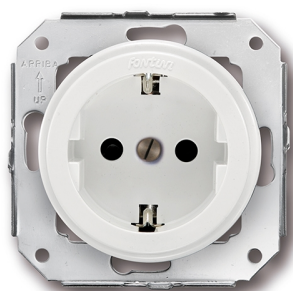

SWITCH

Fontini / Garby Colonial (fitting installation)

31.212.05.2

Garby Colonial socket with side earth contact Schuko 16A/250V in plastic white

EAN: 8422398791599

Specifications

Brand	Fontini

Colour	White

Material	Plastic

Packaging	1 piece

Product	Socket
Series	Garby Colonial (fitting installation), Garby Colonial
Type	Socket with side earthing
Weight	55g