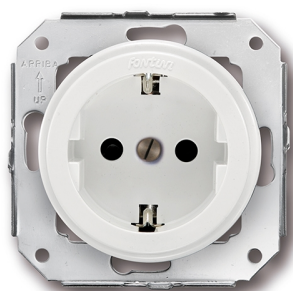

# SWITCH

Fontini / Garby Colonial (fitting installation)

31.212.05.2

## Garby Colonial socket with side earth contact Schuko 16A/250V in plastic white

EAN: 8422398791599

### Specifications

Brand	Fontini
-------	---------

Colour	White
--------	-------

Material	Plastic
----------	---------

Packaging	1 piece
-----------	---------

Product	Socket
Series	Garby Colonial (fitting installation), Garby Colonial
Type	Socket with side earthing
Weight	55g