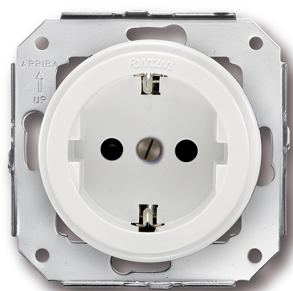

SWITCH

Fontini / Garby Colonial (fitting installation)

31.212.05.2

Garby Colonial socket with side earth contact Schuko 16A/250V in plastic white

EAN: 8422398791599

Specifications

Brand	Fontini
Colour	White
Material	Plastic
Packaging	1 piece

Product	Socket
Series	Garby Colonial (fitting installation), Garby Colonial
Type	Socket with side earthing
Weight	55g