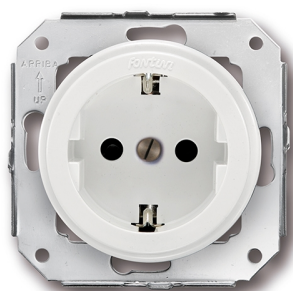

# SWITCH

Fontini / Garby Colonial (fitting installation)

31.212.05.2

## Garby Colonial socket with side earth contact Schuko 16A/250V in plastic white

EAN: 8422398791599

### Specifications

Brand	Fontini	Packaging	1 piece
Colour	White	Product	Socket
Material	Plastic	Series	Garby Colonial (fitting installation), Garby Colonial
Model	Socket with side earthing	Weight	55g