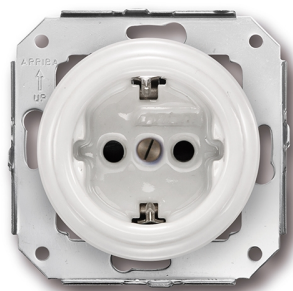

# SWITCH

Fontini / Garby Colonial (fitting installation)

31.212.17.2

## Garby Colonial socket with randaarding 16A/250V porcelain white

EAN: 8435263618044

### Specifications

Brand	Fontini	Packaging	1 piece
Colour	Ecru (Cru)	Product	Socket
Material	Body fully in porcelaine	Series	Garby Colonial (fitting installation)
Model	Socket with side earthing	Weight	164g