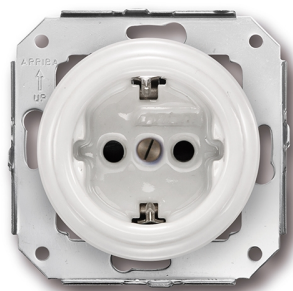

SWITCH

Fontini / Garby Colonial (fitting installation)

31.212.17.2

Garby Colonial socket with randaarding 16A/250V porcelain white

EAN: 8435263618044

Specifications

Brand	Fontini	Packaging	1 piece
Colour	Ecru (Cru)	Product	Socket
Material	Body fully in porcelaine	Series	Garby Colonial (fitting installation)
Model	Socket with side earthing	Weight	164g