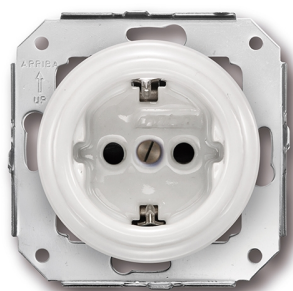

# SWITCH

Fontini / Garby Colonial (fitting installation)

31.212.17.2

## Garby Colonial socket with randaarding 16A/250V porcelain white

EAN: 8435263618044

### Specifications

Brand	Fontini	Product	Socket
Colour	Ecru (Cru)	Series	Garby Colonial (fitting installation)
Material	Body fully in porcelaine	Type	Socket with side earthing
Packaging	1 piece	Weight	164g