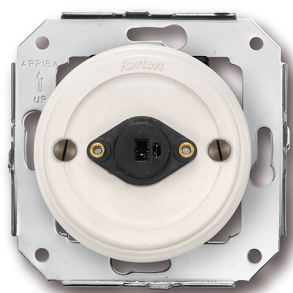

SWITCH

Fontini / Garby Colonial (fitting installation)

31.905.05.2

Garby Colonial socket for loudspeaker S/DIN 41429 white

EAN: 8422398797850

Specifications

Brand	Fontini	Series	Garby Colonial (fitting installation)
Colour	White	Type	Speaker socket
Packaging	1 piece	Weight	43g
Product	TV/telephone/data/multimedia ports		