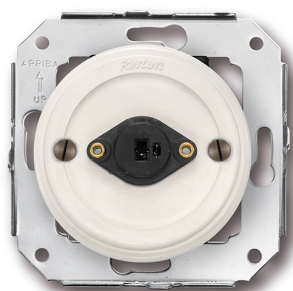

SWITCH

Fontini / Garby Colonial (fitting installation)

31.905.05.2

Garby Colonial socket for loudspeaker S/DIN 41429 white

EAN: 8422398797850

Specifications

Brand	Fontini
Colour	White
Model	Speaker socket
Packaging	1 piece

Product	TV/telephone/data/multimedia ports
Series	Garby Colonial (fitting installation)
Weight	43g