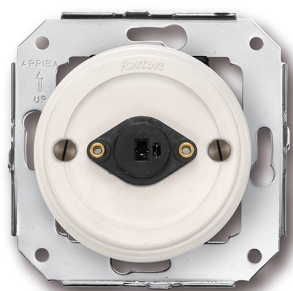

# SWITCH

Fontini / Garby Colonial (fitting installation)

31.905.05.2

## Garby Colonial socket for loudspeaker S/DIN 41429 white

EAN: 8422398797850

### Specifications

Brand	Fontini	Series	Garby Colonial (fitting installation)
Colour	White	Type	Speaker socket
Packaging	1 piece	Weight	43g
Product	TV/telephone/data/multimedia ports		