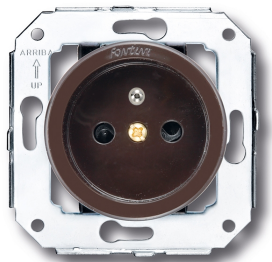

SWITCH

Fontini / Venezia (fitting installation)

35.208.03.2

Venezia socket with earth pin 16A/250V brown

EAN: 8422398792701

Specifications

Brand	Fontini	Product	Socket
Colour	Brown	Series	Venezia
Model	Socket with earth pin	Weight	52g
Packaging	1 piece		