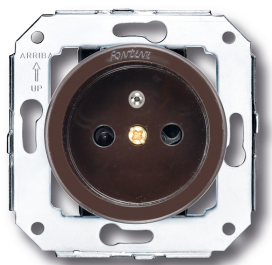

# SWITCH

Fontini / Venezia (fitting installation)

35.208.03.2

## Venezia socket with earth pin 16A/250V brown

EAN: 8422398792701

### Specifications

Brand	Fontini
Colour	Brown
Packaging	1 piece
Product	Socket

Series	Venezia
Type	Socket with earth pin
Weight	52g