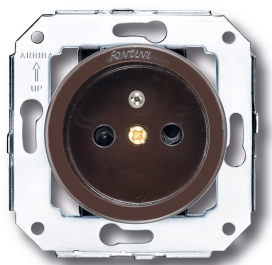

SWITCH

Fontini / Venezia (fitting installation)

35.208.03.2

Venezia socket with earth pin 16A/250V brown

EAN: 8422398792701

Specifications

Brand	Fontini
Colour	Brown
Packaging	1 piece
Product	Socket

Series	Venezia
Type	Socket with earth pin
Weight	52g