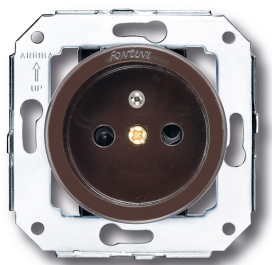

SWITCH

Fontini / Venezia (fitting installation)

35.208.03.2

Venezia socket with earth pin 16A/250V brown

EAN: 8422398792701

Specifications

Brand	Fontini	Product	Socket
Colour	Brown	Series	Venezia
Model	Socket with earth pin	Weight	52g
Packaging	1 piece		