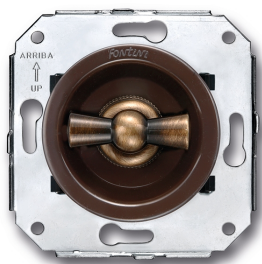

SWITCH

Fontini / Venezia (fitting installation)

35.304.57.2

Venezia intermediate switch 10A/250V brown/butterfly knob bronze

EAN: 8422398793579

Specifications

Brand	Fontini
Colour	Brown/bronze
Packaging	1 piece
Product	Switch

Series	Venezia
Type	Crossover switch
Weight	103g