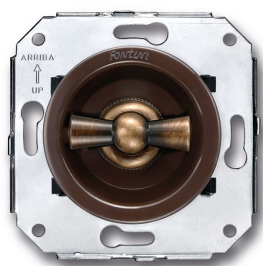

SWITCH

Fontini / Venezia (fitting installation)

35.304.57.2

Venezia intermediate switch 10A/250V brown/butterfly knob bronze

EAN: 8422398793579

Specifications

Brand	Fontini
Colour	Brown/bronze
Model	Crossover switch
Packaging	1 piece

Product	Switch
Series	Venezia
Weight	103g