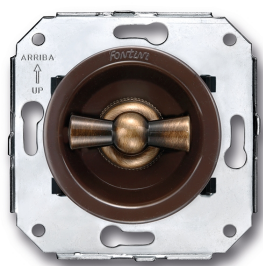

SWITCH

Fontini / Venezia (fitting installation)

35.304.57.2

Venezia intermediate switch 10A/250V brown/butterfly knob bronze

EAN: 8422398793579

Specifications

Brand	Fontini
Colour	Brown/bronze
Packaging	1 piece
Product	Switch

Series	Venezia
Type	Crossover switch
Weight	103g