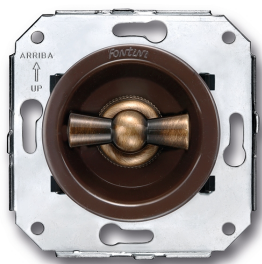

SWITCH

Fontini / Venezia (fitting installation)

35.304.57.2

Venezia intermediate switch 10A/250V brown/butterfly knob bronze

EAN: 8422398793579

Specifications

Brand	Fontini
Colour	Brown/bronze
Model	Crossover switch
Packaging	1 piece

Product	Switch
Series	Venezia
Weight	103g