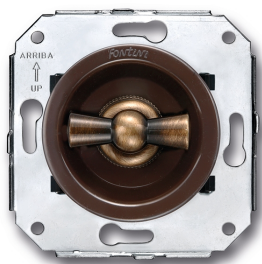

SWITCH

Fontini / Venezia (fitting installation)

35.306.57.2

Venezia switch single pole 10A/250V brown/butterfly knob bronze

EAN: 8422398793517

Specifications

Brand	Fontini
Colour	Brown/bronze
Model	Single-pole switch
Packaging	1 piece

Product	Switch
Series	Venezia
Weight	97g