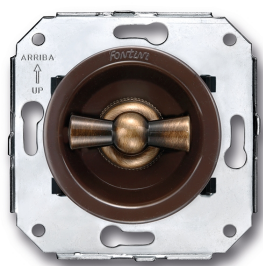

SWITCH

Fontini / Venezia (fitting installation)

35.306.57.2

Venezia switch single pole 10A/250V brown/butterfly knob bronze

EAN: 8422398793517

Specifications

Brand	Fontini	Product	Switch
Colour	Brown/bronze	Series	Venezia
Model	Single-pole switch	Weight	97g
Packaging	1 piece		