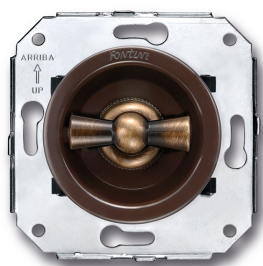

SWITCH

Fontini / Venezia (fitting installation)

35.306.57.2

Venezia switch single pole 10A/250V brown/butterfly knob bronze

EAN: 8422398793517

Specifications

Brand	Fontini
Colour	Brown/bronze
Packaging	1 piece
Product	Switch

Series	Venezia
Type	Single-pole switch
Weight	97g