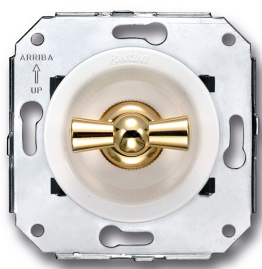

SWITCH

Fontini / Venezia (fitting installation)

35.308.30.2

Venezia two-way switch 10A/250V white/butterfly knob gold

EAN: 8422398783600

Specifications

Brand	Fontini
Colour	White/gold
Packaging	1 piece
Product	Switch

Series	Venezia
Type	Two-way switch
Weight	99g