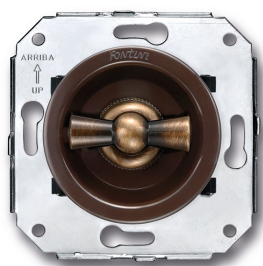

SWITCH

Fontini / Venezia (fitting installation)

35.308.57.2

Venezia two-way switch 10A/250V brown/butterfly knob bronze

EAN: 8422398793548

Specifications

Brand	Fontini
Colour	Brown/bronze
Packaging	1 piece
Product	Switch

Series	Venezia
Type	Two-way switch
Weight	99g