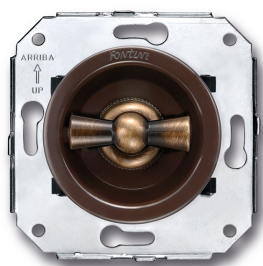

# SWITCH

Fontini / Venezia (fitting installation)

35.308.57.2

## Venezia two-way switch 10A/250V brown/butterfly knob bronze

EAN: 8422398793548

### Specifications

Brand	Fontini
Colour	Brown/bronze
Model	Two-way switch
Packaging	1 piece

Product	Switch
Series	Venezia
Weight	99g