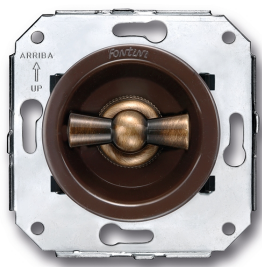

SWITCH

Fontini / Venezia (fitting installation)

35.308.57.2

Venezia two-way switch 10A/250V brown/butterfly knob bronze

EAN: 8422398793548

Specifications

Brand	Fontini
Colour	Brown/bronze
Packaging	1 piece
Product	Switch

Series	Venezia
Type	Two-way switch
Weight	99g