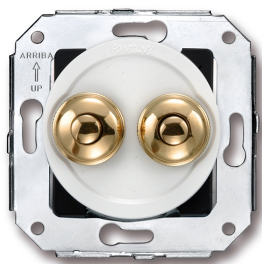

SWITCH

Fontini / Venezia (fitting installation)

35.343.30.2

Venezia double push button 10A/250V AC - 24V DC white/push button gold

EAN: 8422398796792

Specifications

Brand	Fontini
Colour	White/gold
Packaging	1 piece
Product	Push button

Series	Venezia
Type	Double push button
Weight	77g