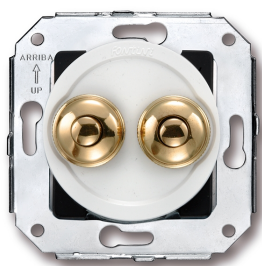

SWITCH

Fontini / Venezia (fitting installation)

35.343.30.2

Venezia double push button 10A/250V AC - 24V DC white/push button gold

EAN: 8422398796792

Specifications

Brand	Fontini
Colour	White/gold
Packaging	1 piece
Product	Push button

Series	Venezia
Type	Double push button
Weight	77g