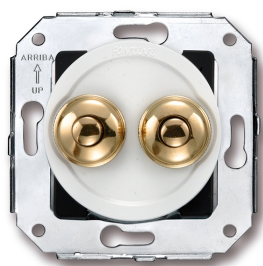

# SWITCH

Fontini / Venezia (fitting installation)

35.343.30.2

## Venezia double push button 10A/250V AC - 24V DC white/push button gold

EAN: 8422398796792

### Specifications

Brand	Fontini	Product	Push button
Colour	White/gold	Series	Venezia
Model	Double push button	Weight	77g
Packaging	1 piece		