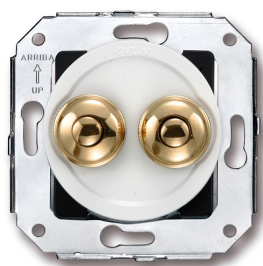

SWITCH

Fontini / Venezia (fitting installation)

35.343.30.2

Venezia double push button 10A/250V AC - 24V DC white/push button gold

EAN: 8422398796792

Specifications

Brand	Fontini	Product	Push button
Colour	White/gold	Series	Venezia
Model	Double push button	Weight	77g
Packaging	1 piece		