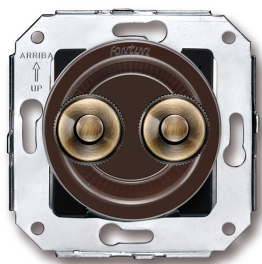

# SWITCH

Fontini / Venezia (fitting installation)

35.343.57.2

## Venezia double push button 10A/250V AC - 24V DC brown/push button bronze

EAN: 8422398796884

### Specifications

Brand	Fontini
Colour	Brown/bronze
Packaging	1 piece
Product	Push button

Series	Venezia
Type	Double push button
Weight	77g