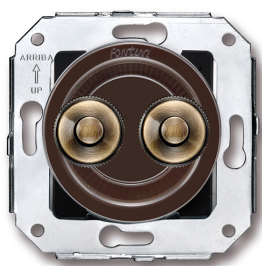

SWITCH

Fontini / Venezia (fitting installation)

35.343.57.2

Venezia double push button 10A/250V AC - 24V DC brown/push button bronze

EAN: 8422398796884

Specifications

Brand	Fontini
Colour	Brown/bronze
Packaging	1 piece
Product	Push button

Series	Venezia
Type	Double push button
Weight	77g