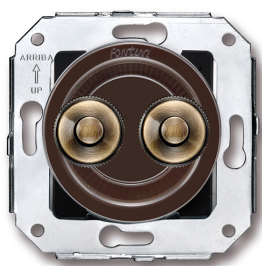

SWITCH

Fontini / Venezia (fitting installation)

35.343.57.2

Venezia double push button 10A/250V AC - 24V DC brown/push button bronze

EAN: 8422398796884

Specifications

Brand	Fontini	Product	Push button
Colour	Brown/bronze	Series	Venezia
Model	Double push button	Weight	77g
Packaging	1 piece		