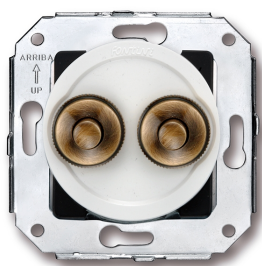

SWITCH

Fontini / Venezia (fitting installation)

35.343.59.2

Venezia double push button 10A/250V AC - 24V DC white/push button bronze

EAN: 8422398796914

Specifications

Brand	Fontini
Colour	White/bronze
Packaging	1 piece
Product	Push button

Series	Venezia
Type	Double push button
Weight	77g