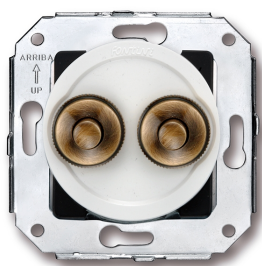

SWITCH

Fontini / Venezia (fitting installation)

35.343.59.2

Venezia double push button 10A/250V AC - 24V DC white/push button bronze

EAN: 8422398796914

Specifications

Brand	Fontini	Product	Push button
Colour	White/bronze	Series	Venezia
Model	Double push button	Weight	77g
Packaging	1 piece		