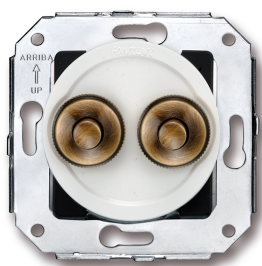

# SWITCH

Fontini / Venezia (fitting installation)

35.343.59.2

## Venezia double push button 10A/250V AC - 24V DC white/push button bronze

EAN: 8422398796914

### Specifications

Brand	Fontini
Colour	White/bronze
Packaging	1 piece
Product	Push button

Series	Venezia
Type	Double push button
Weight	77g