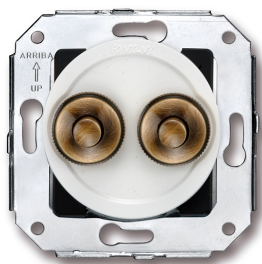

SWITCH

Fontini / Venezia (fitting installation)

35.343.59.2

Venezia double push button 10A/250V AC - 24V DC white/push button bronze

EAN: 8422398796914

Specifications

Brand	Fontini	Product	Push button
Colour	White/bronze	Series	Venezia
Model	Double push button	Weight	77g
Packaging	1 piece		