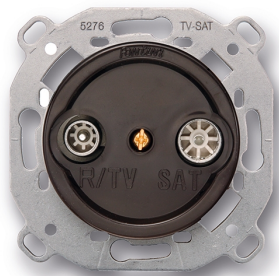

# SWITCH

Fontini / Venezia (fitting installation)

35.712.03.2

## Venezia final socket TV/SAT brown

EAN: 8422398792855

### Specifications

Brand	Fontini	Product	TV/telephone/data/multimedia ports
Colour	Brown	Series	Venezia
Model	Single socket TV/SAT	Weight	100g
Packaging	1 piece		