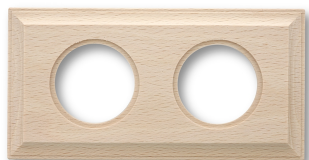

# SWITCH

Fontini / Venezia (fitting installation)

36.812.00.2

## Venezia frame square 2 elements unvarnished

EAN: 8422398797898

### Specifications

Brand	Fontini	Product	Frames & bases
Colour	Unvarnished beech	Series	Venezia
Dimensions	175mm x 90mm x 12mm	Type	Frame 2 elements
Packaging	1 piece	Weight	46g