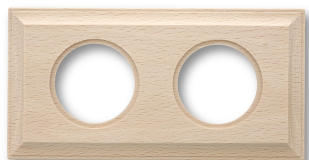

SWITCH

Fontini / Venezia (fitting installation)

36.812.00.2

Venezia frame square 2 elements unvarnished

EAN: 8422398797898

Specifications

Brand	Fontini	Product	Frames & bases
Colour	Unvarnished beech	Series	Venezia
Dimensions	175mm x 90mm x 12mm	Type	Frame 2 elements
Packaging	1 piece	Weight	46g