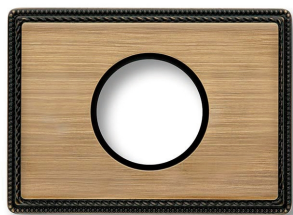

SWITCH

Fontini / Venezia (fitting installation)

39.801.53.2

Venezia frame 1 element bronze

EAN: 8422398792251

Specifications

Brand	Fontini	Product	Frames & bases
Colour	Bronze	Series	Venezia
Dimensions	125mm x 91mm x 12mm	Type	Frame 1 element
Packaging	1 piece	Weight	192g