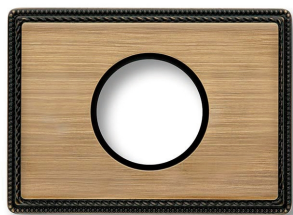

## Venezia frame 1 element bronze

EAN: 8422398792251

### Specifications

Brand	Fontini	Product	Frames & bases
Colour	Bronze	Series	Venezia
Dimensions	125mm x 91mm x 12mm	Type	Frame 1 element
Packaging	1 piece	Weight	192g