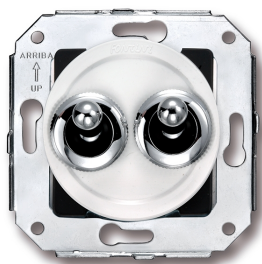

SWITCH

Fontini / Venezia (fitting installation)

65.302.26.2

Venezia double two-way switch 10A/250V white/toggle switch chrome

EAN: 8435263610888

Specifications

Brand	Fontini	Product	Switch
Colour	White/chrome	Series	Venezia
Model	Double two-way switch	Weight	77g
Packaging	1 piece		