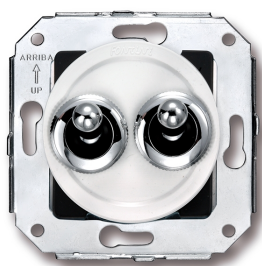

SWITCH

Fontini / Venezia (fitting installation)

65.302.26.2

Venezia double two-way switch 10A/250V white/toggle switch chrome

EAN: 8435263610888

Specifications

Brand	Fontini
Colour	White/chrome
Packaging	1 piece
Product	Switch

Series	Venezia
Type	Double two-way switch
Weight	77g