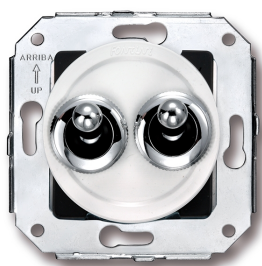

# SWITCH

Fontini / Venezia (fitting installation)

65.302.26.2

## Venezia double two-way switch 10A/250V white/toggle switch chrome

EAN: 8435263610888

### Specifications

Brand	Fontini	Product	Switch
Colour	White/chrome	Series	Venezia
Model	Double two-way switch	Weight	77g
Packaging	1 piece		