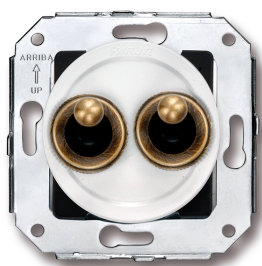

SWITCH

Fontini / Venezia (fitting installation)

65.302.59.2

Venezia double two-way switch 10A/250V white/toggle switch bronze

EAN: 8435263610932

Specifications

Brand	Fontini	Product	Switch
Colour	White/bronze	Series	Venezia
Model	Double two-way switch	Weight	77g
Packaging	1 piece		