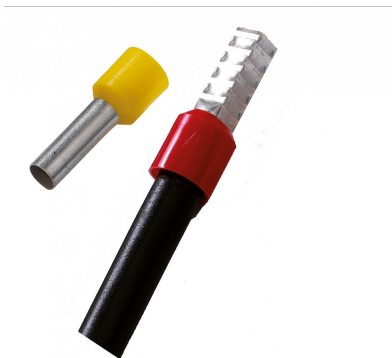

## G4 Cable end-sleeve grey 4mm<sup>2</sup> - L = 10mm

EAN: 4250579102919

### Specifications

Brand	GLW
Colour	Grey
Colour code	Weidmüller
Model	Insulated

Packaging	1x 100 pieces
-----------	---------------