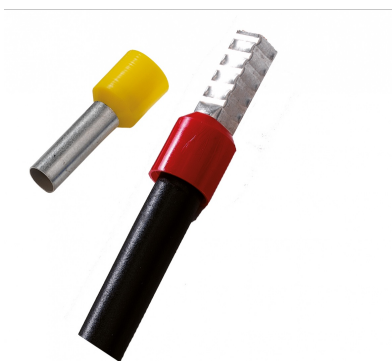

G6T

Cable end-sleeve green 6mm² - L = 12mm

EAN: 4250579103084

Specifications

Brand	GLW
Colour	Green
Colour code	Telemecanique
Packaging	1x 100 pieces

Type	Insulated
------	-----------