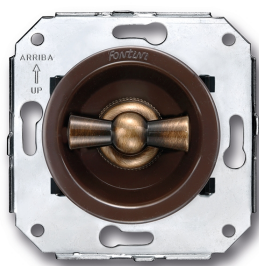

SWITCH

Fontini / Venezia (fitting installation)

35.328.57.2

Venezia rotary push button switch 10A/250V brown/butterfly knob bronze

EAN: 8435263634327

Specifications

Brand	Fontini
Colour	Brown/bronze
Packaging	1 piece
Product	Switch

Series	Venezia
Type	Rotary push button switch
Weight	102g