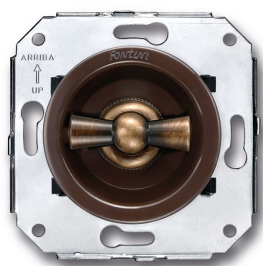

# SWITCH

Fontini / Venezia (fitting installation)

35.328.57.2

## Venezia rotary push button switch 10A/250V brown/butterfly knob bronze

EAN: 8435263634327

### Specifications

Brand	Fontini
Colour	Brown/bronze
Packaging	1 piece
Product	Switch

Series	Venezia
Type	Rotary push button switch
Weight	102g