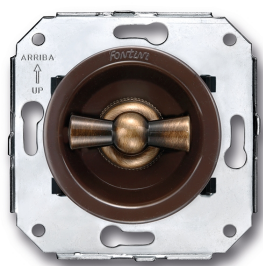

SWITCH

Fontini / Venezia (fitting installation)

35.328.57.2

Venezia rotary push button switch 10A/250V brown/butterfly knob bronze

EAN: 8435263634327

Specifications

Brand	Fontini
Colour	Brown/bronze
Packaging	1 piece
Product	Switch

Series	Venezia
Type	Rotary push button switch
Weight	102g