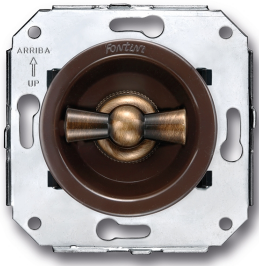

SWITCH

Fontini / Venezia (fitting installation)

35.328.57.2

Venezia rotary push button switch 10A/250V brown/butterfly knob bronze

EAN: 8435263634327

Specifications

Brand	Fontini	Product	Switch
Colour	Brown/bronze	Series	Venezia
Model	Rotary push button switch	Weight	102g
Packaging	1 piece		