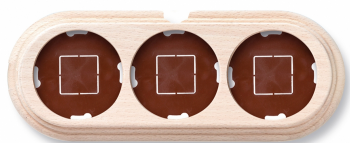

SWITCH

Fontini / Garby (surface installation)

30.833.00.2

Garby base 3 elements horizontal with cable gland beech unvarnished

EAN: 8435263612653

Specifications

Brand	Fontini	Packaging	1 piece
Colour	Unvarnished beech	Product	Frames & bases
Dimensions	252mm x 95mm x 22mm	Series	Garby (surface installation)
Model	Base 3 elements	Weight	196g