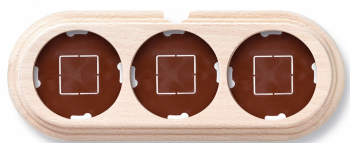

# SWITCH

Fontini / Garby (surface installation)

30.833.00.2

## Garby base 3 elements horizontal with cable gland beech unvarnished

EAN: 8435263612653

### Specifications

|            |                     |         |                              |
|------------|---------------------|---------|------------------------------|
| Brand      | Fontini             | Product | Frames & bases               |
| Colour     | Unvarnished beech   | Series  | Garby (surface installation) |
| Dimensions | 252mm x 95mm x 22mm | Type    | Base 3 elements              |
| Packaging  | 1 piece             | Weight  | 196g                         |