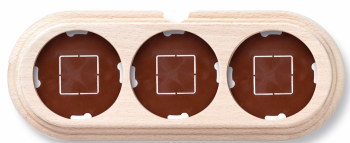

SWITCH

Fontini / Garby (surface installation)

30.833.00.2

Garby base 3 elements horizontal with cable gland beech unvarnished

EAN: 8435263612653

Specifications

Brand	Fontini	Product	Frames & bases
Colour	Unvarnished beech	Series	Garby (surface installation)
Dimensions	252mm x 95mm x 22mm	Type	Base 3 elements
Packaging	1 piece	Weight	196g