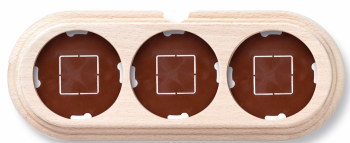

# SWITCH

Fontini / Garby (surface installation)

30.833.00.2

## Garby base 3 elements horizontal with cable gland beech unvarnished

EAN: 8435263612653

### Specifications

Brand	Fontini	Packaging	1 piece
Colour	Unvarnished beech	Product	Frames & bases
Dimensions	252mm x 95mm x 22mm	Series	Garby (surface installation)
Model	Base 3 elements	Weight	196g