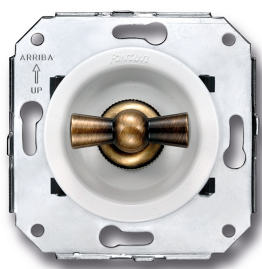

# SWITCH

Fontini / Venezia (fitting installation)

35.302.59.2

## Venezia double two-way switch 10A/250V white/butterfly knob bronze

EAN: 8422398793395

### Specifications

Brand	Fontini
Colour	White/bronze
Packaging	1 piece
Product	Switch

Series	Venezia
Type	Double two-way switch
Weight	99g