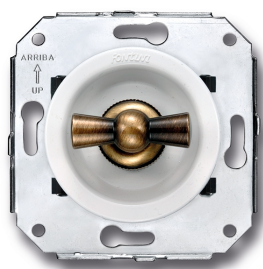

SWITCH

Fontini / Venezia (fitting installation)

35.302.59.2

Venezia double two-way switch 10A/250V white/butterfly knob bronze

EAN: 8422398793395

Specifications

Brand	Fontini	Product	Switch
Colour	White/bronze	Series	Venezia
Model	Double two-way switch	Weight	99g
Packaging	1 piece		