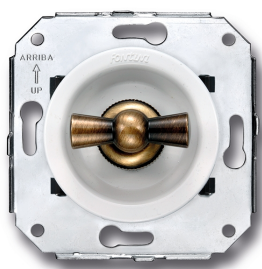

SWITCH

Fontini / Venezia (fitting installation)

35.302.59.2

Venezia double two-way switch 10A/250V white/butterfly knob bronze

EAN: 8422398793395

Specifications

Brand	Fontini	Product	Switch
Colour	White/bronze	Series	Venezia
Model	Double two-way switch	Weight	99g
Packaging	1 piece		