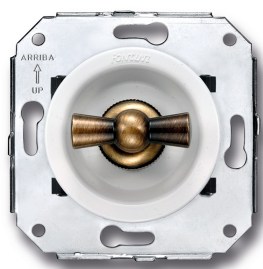

SWITCH

Fontini / Venezia (fitting installation)

35.302.59.2

Venezia double two-way switch 10A/250V white/butterfly knob bronze

EAN: 8422398793395

Specifications

Brand	Fontini
Colour	White/bronze
Packaging	1 piece
Product	Switch

Series	Venezia
Type	Double two-way switch
Weight	99g