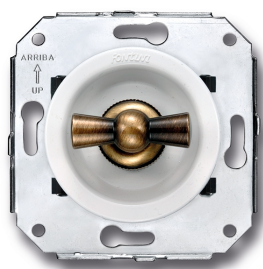

SWITCH

Fontini / Venezia (fitting installation)

35.304.59.2

Venezia intermediate switch 10A/250V white/butterfly knob bronze

EAN: 8422398793302

Specifications

Brand	Fontini	Product	Switch
Colour	White/bronze	Series	Venezia
Model	Crossover switch	Weight	103g
Packaging	1 piece		