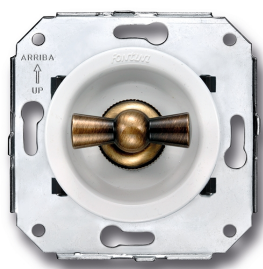

SWITCH

Fontini / Venezia (fitting installation)

35.304.59.2

Venezia intermediate switch 10A/250V white/butterfly knob bronze

EAN: 8422398793302

Specifications

Brand	Fontini
Colour	White/bronze
Packaging	1 piece
Product	Switch

Series	Venezia
Type	Crossover switch
Weight	103g