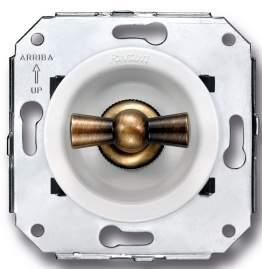

SWITCH

Fontini / Venezia (fitting installation)

35.304.59.2

Venezia intermediate switch 10A/250V white/butterfly knob bronze

EAN: 8422398793302

Specifications

Brand	Fontini
Colour	White/bronze
Packaging	1 piece
Product	Switch

Series	Venezia
Type	Crossover switch
Weight	103g