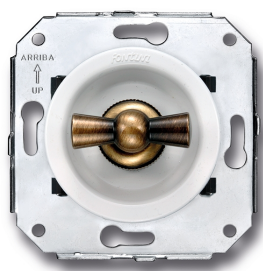

SWITCH

Fontini / Venezia (fitting installation)

35.306.59.2

Venezia switch single pole 10A/250V white/butterfly knob bronze

EAN: 8422398793241

Specifications

Brand	Fontini	Product	Switch
Colour	White/bronze	Series	Venezia
Model	Single-pole switch	Weight	97g
Packaging	1 piece		