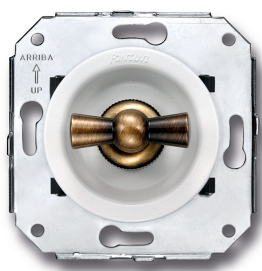

SWITCH

Fontini / Venezia (fitting installation)

35.306.59.2

Venezia switch single pole 10A/250V white/butterfly knob bronze

EAN: 8422398793241

Specifications

Brand	Fontini
Colour	White/bronze
Packaging	1 piece
Product	Switch

Series	Venezia
Type	Single-pole switch
Weight	97g