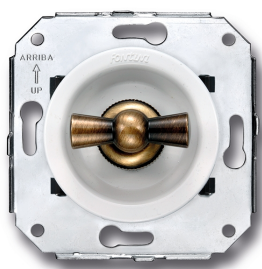

SWITCH

Fontini / Venezia (fitting installation)

35.306.59.2

Venezia switch single pole 10A/250V white/butterfly knob bronze

EAN: 8422398793241

Specifications

Brand	Fontini
Colour	White/bronze
Packaging	1 piece
Product	Switch

Series	Venezia
Type	Single-pole switch
Weight	97g