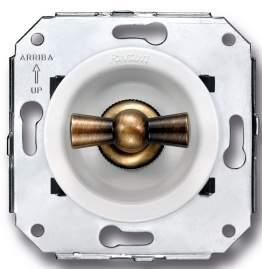

SWITCH

Fontini / Venezia (fitting installation)

35.308.59.2

Venezia two-way switch 10A/250V white/butterfly knob bronze

EAN: 8422398793272

Specifications

Brand	Fontini
Colour	White/bronze
Packaging	1 piece
Product	Switch

Series	Venezia
Type	Two-way switch
Weight	98g