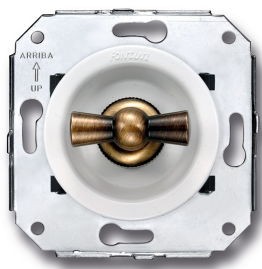

# SWITCH

Fontini / Venezia (fitting installation)

35.308.59.2

## Venezia two-way switch 10A/250V white/butterfly knob bronze

EAN: 8422398793272

### Specifications

Brand	Fontini
Colour	White/bronze
Packaging	1 piece
Product	Switch

Series	Venezia
Type	Two-way switch
Weight	98g