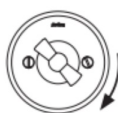

SWITCH

Fontini / Venezia (fitting installation)

35.328.59.2

Venezia rotary push button switch 10A/250V white/butterfly knob bronze

EAN: 8435263634334

Specifications

Brand	Fontini	Product	Switch
Colour	White/bronze	Series	Venezia
Model	Rotary push button switch	Weight	102g
Packaging	1 piece		

OFF

ON

ON