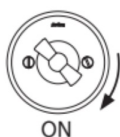

SWITCH

Fontini / Venezia (fitting installation)

35.328.59.2

Venezia rotary push button switch 10A/250V white/butterfly knob bronze

EAN: 8435263634334

Specifications

Brand	Fontini
Colour	White/bronze
Packaging	1 piece
Product	Switch

Series	Venezia
Type	Rotary push button switch
Weight	102g

OFF

ON

ON