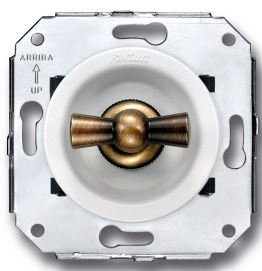

SWITCH

Fontini / Venezia (fitting installation)

35.328.59.2

Venezia rotary push button switch 10A/250V white/butterfly knob bronze

EAN: 8435263634334

Specifications

Brand	Fontini
Colour	White/bronze
Packaging	1 piece
Product	Switch

Series	Venezia
Type	Rotary push button switch
Weight	102g

OFF

ON

ON