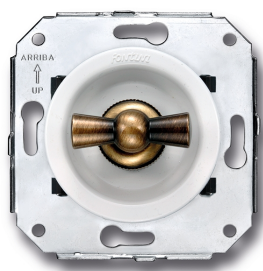

SWITCH

Fontini / Venezia (fitting installation)

35.328.59.2

Venezia rotary push button switch 10A/250V white/butterfly knob bronze

EAN: 8435263634334

Specifications

Brand	Fontini
Colour	White/bronze
Packaging	1 piece
Product	Switch

Series	Venezia
Type	Rotary push button switch
Weight	102g