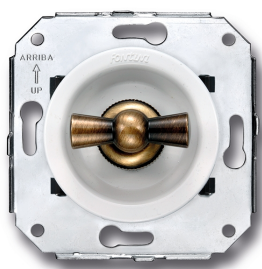

SWITCH

Fontini / Venezia (fitting installation)

35.328.59.2

Venezia rotary push button switch 10A/250V white/butterfly knob bronze

EAN: 8435263634334

Specifications

Brand	Fontini	Product	Switch
Colour	White/bronze	Series	Venezia
Model	Rotary push button switch	Weight	102g
Packaging	1 piece		