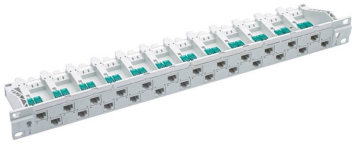

## 19" 1U PC patch panel 24xRJ45/u, Cat.5e, grey, loaded

EAN: 4110014002518

### Specifications

Brand	Reichle & De-Massari	Design	double row, staggered
Category	Cat.5e	Dimensions	19" x 1U
Colour	Grey	Number of ports	24
Compostion	Loaded	Shielding	Unshielded