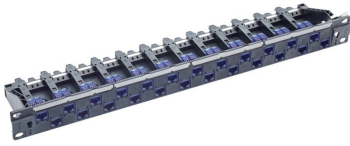

## 19" 1U PC patch panel 24xRJ45/u, Cat.6, black, loaded

EAN: 4110014002520

### Specifications

Brand	Reichle & De-Massari	Design	double row, staggered
Category	Cat.6	Dimensions	19" x 1U
Colour	Black	Number of ports	24
Compostion	Loaded	Shielding	Unshielded