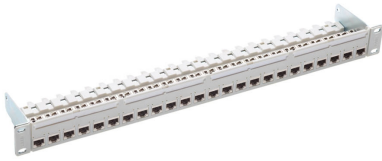

## 19" 1U PC patch panel 24xRJ45/s, Cat.6A, grey, loaded

EAN: 4110014000572

### Specifications

Brand	Reichle & De-Massari	Design	Single row
Category	Cat.6A	Dimensions	19" x 1U
Colour	Grey	Number of ports	24
Compostion	Loaded	Shielding	Shielded