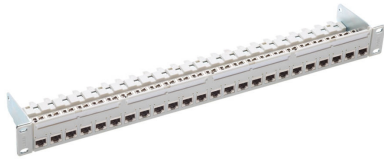

FRN 813489

19" 1U PC patch panel 24xRJ45/s, Cat.6A, grey, loaded

EAN: 4110014000572

Specifications

Brand	Reichle & De-Massari	Design	Single row
Category	Cat.6A	Dimensions	19" x 1U
Colour	Grey	Number of ports	24
Compostion	Loaded	Shielding	Shielded