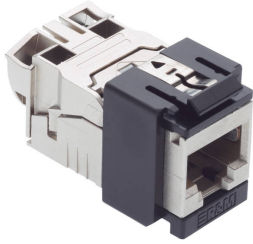

Twisted pair / RJ45 jacks

FRN 813516

Connector Cat.6A, 1xRJ45/s, Snap-in, black

EAN: 4110014000562

Specifications

Adequate for PoE	Yes	Packaging	1 piece
Brand	Reichle & De-Massari	Shielding	Yes
Category	Cat.6A	Wiring diagram	T568A / T568B
Colour	Metallic/black		
Design	For Snap-in		
Ingress protection	IP20		