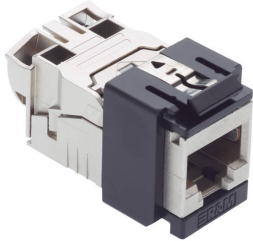

Twisted pair / RJ45 jacks

FRN 813516

Connector Cat.6A, 1xRJ45/s, Snap-in, black

EAN: 4110014000562

Specifications

Adequate for PoE	Yes	Packaging	1 piece
Brand	Reichle & De-Massari	Shielding	Yes
Category	Cat.6A	Wiring diagram	T568A / T568B
Colour	Metallic/black		
Design	For Snap-in		
Ingress protection	IP20		