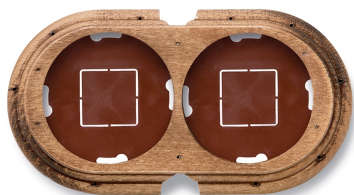

SWITCH

Fontini / Garby (surface installation)

30.852.21.2

Garby base 2 elements horizontal with 2 cable gland aged beech

EAN: 8435263634730

Specifications

Brand	Fontini	Product	Frames & bases
Colour	Aged beech	Series	Garby (surface installation)
Dimensions	181mm x 95mm x 22mm	Type	Base 2 elements
Packaging	1 piece	Weight	142g