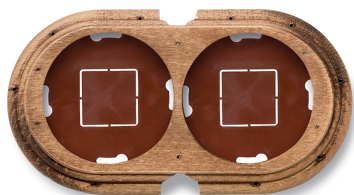

SWITCH

Fontini / Garby (surface installation)

30.852.21.2

Garby base 2 elements horizontal with 2 cable gland aged beech

EAN: 8435263634730

Specifications

Brand	Fontini	Packaging	1 piece
Colour	Aged beech	Product	Frames & bases
Dimensions	181mm x 95mm x 22mm	Series	Garby (surface installation)
Model	Base 2 elements	Weight	142g