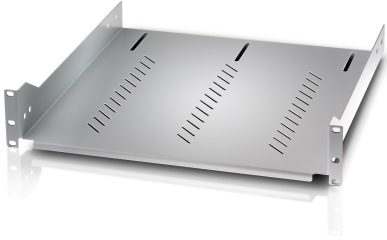

CCS-
2011079

19" fix shelf

EAN: 4110001602764

Specifications

Brand	CCS
Colour	RAL 7035 grey
Dimensions	D470mm

Material	Sheet steel
Mounting and connection type	Fixed on 19" mounting profiles
Type	19" x 2U