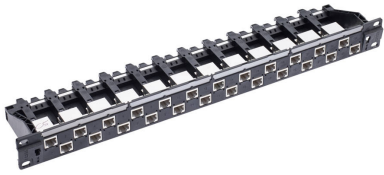

FRN 812468

19" 1U PC patch panel 24xRJ45/s, Cat.5e, black, loaded

EAN: 4110014002515

Specifications

Brand	Reichle & De-Massari	Design	double row, staggered
Category	Cat.5e	Dimensions	19" x 1U
Colour	Black	Number of ports	24
Compostion	Loaded	Shielding	Shielded