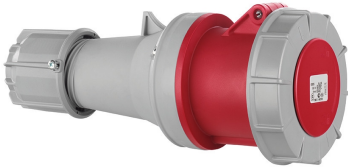

K53S35

## CEE coupling plug IP67 5P/63A 400V red

EAN: 4011721103587

### Specifications

Brand	ABL
Cable entry	Cable gland
Colour	Red
Connection	Screw terminal
Earth pin	6h
Frequency	50/60Hz
Ingress protection	IP67
Number of pins	5

Packaging	2 pieces
Rated current	63A
Rated voltage	400V
Type	Coupling plug
Weight	768g