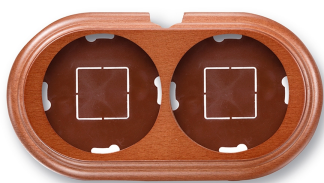

# SWITCH

Fontini / Garby (surface installation)

30.832.19.2

## Garby base 2 elements horizontal with cable gland beech honey

EAN: 8435263612608

### Specifications

Brand	Fontini	Product	Frames & bases
Colour	Honey	Series	Garby (surface installation)
Dimensions	181mm x 95mm x 22mm	Type	Base 2 elements
Packaging	1 piece	Weight	134g