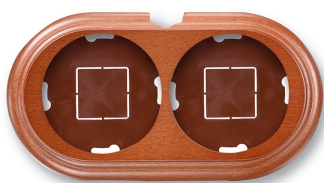

# SWITCH

Fontini / Garby (surface installation)

30.832.19.2

## Garby base 2 elements horizontal with cable gland beech honey

EAN: 8435263612608

### Specifications

Brand	Fontini	Packaging	1 piece
Colour	Honey	Product	Frames & bases
Dimensions	181mm x 95mm x 22mm	Series	Garby (surface installation)
Model	Base 2 elements	Weight	134g